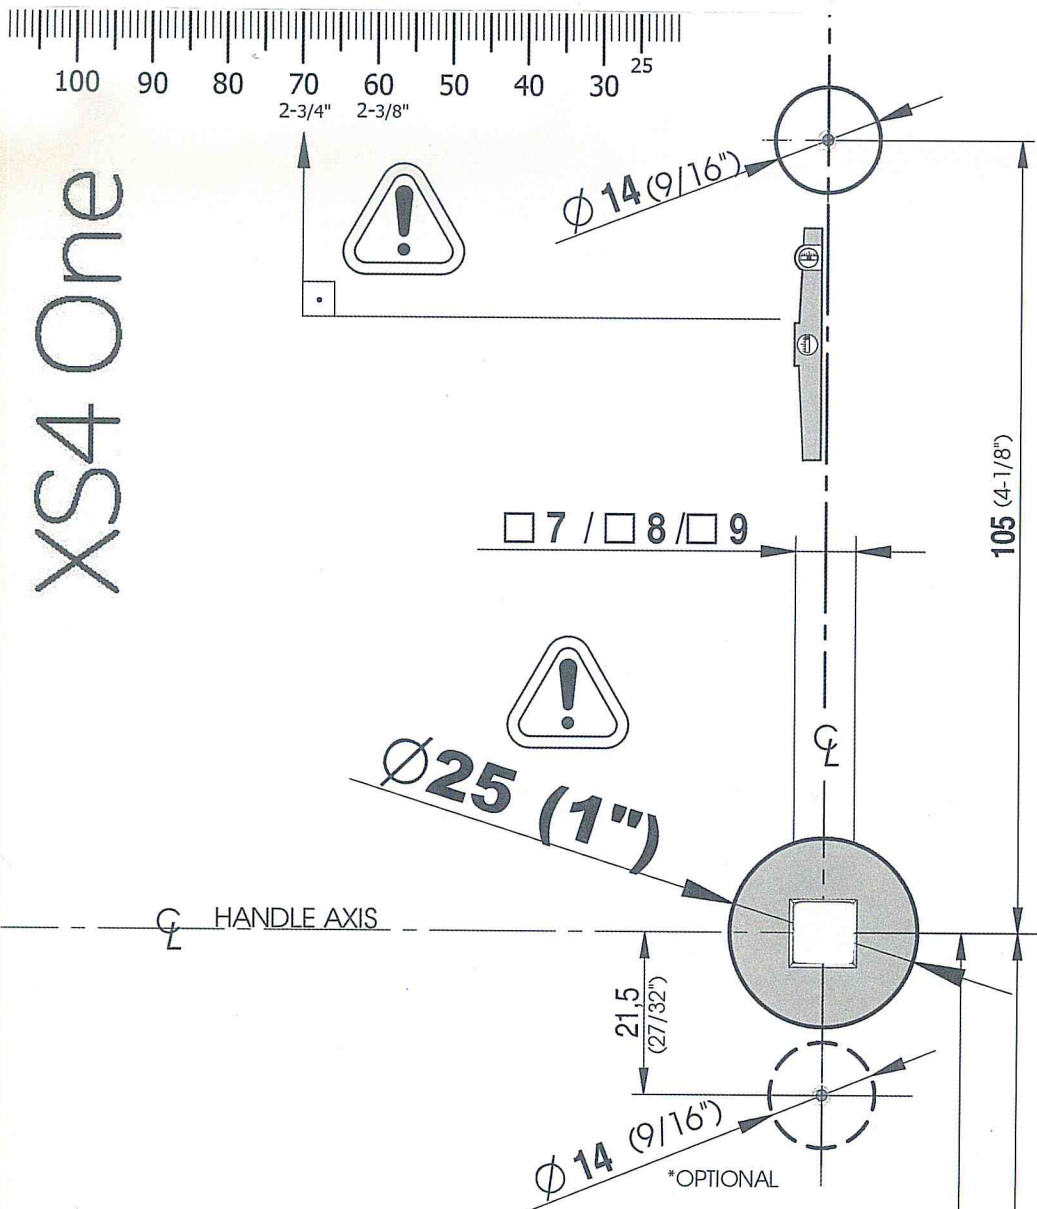

XS4 One

112 (4-7/16")
 145 (5-23/32")

SALTO
 inspired access