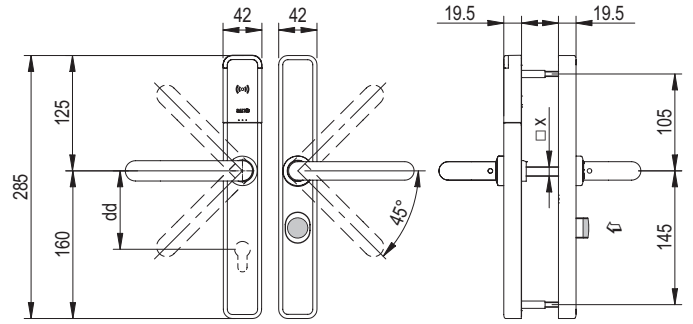

Ex751:

2 handles any type.
Inside thumbturn.

Ex7P0:

2 handles any type.

- Built in mechanical override with audit.
(Ex4P0 reference: Euro profile cylinder 30-10).

Ex752 / Ex753 / Ex754

2 handles any type.
Inside (models 52 / 53) / (models 54) Outside cylinder cut out.