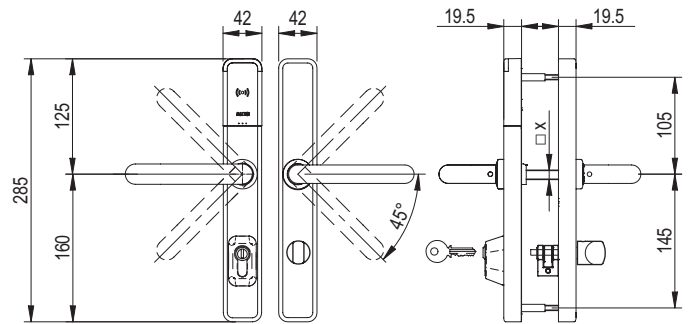

Ex7P1:

- 2 handles any type.
- Inside thumbturn.
- Built in mechanical override with audit.
  (Ex4P1 reference: Euro profile cylinder 30-10).