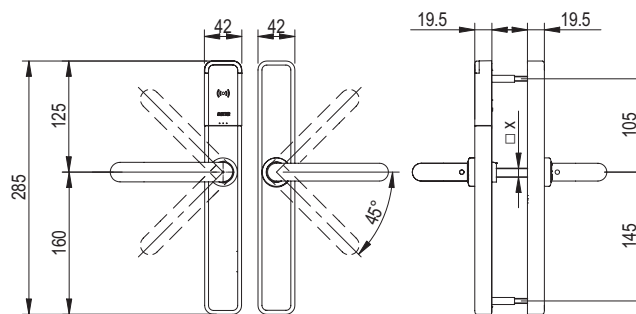

TECHNICAL DATA:

Housing dimensions (H x W x D):	285,0 x 42,0 x 19,5 mm
Weight:	1,5 kg
Handle rotation:	Max. 45°
Door thicknesses:	32 mm - 120 mm
Distance from the handle to the cylinder	47 mm - 110 mm
Square spindles:	7 mm, 7,6 mm split, 8 mm, 8 mm split, 9 mm, 9 mm split
Power source:	3 AAA batteries (LR03 1,5V)
Number of openings	40.000 - 60.000 depending on the technology
Maximum events on lock audit	2 250 (SVN standalone mode) 1 850 (SVN BLUEnet mode) 1 450 (SALTO KS mode)
Environmental conditions Outdoor	+5 °C / +50 °C without condensation, optional -20 °C / +50 °C
Environmental conditions Indoor	+5 °C / +50 °C. without condensation.
IP class:	IP53 (optional IP55 for external escutcheon)
Certifications:	CE, FCC/IC, RCM, EAC, EN1906, EN 179, EN 1634-1 (Ei60, E260, E90) PAS24 (optional)

ID TECHNOLOGIES:

MIFARE*:	•
BLE Smart:	•
NFC:	•
Legic**:	—
HID iClass® Seos™:	•
Picopass:	—

* MIFARE® (DESFire EV2, Classic, Plus, Ultralight C).

** Legic Prime and Legic Advant

TECHNOLOGY PLATFORMS:

SALTO SPACE:

Smile - Selfprogrammable	—
ROM	•
SVN data-on-card	•
Wireless (SALTO RFnet)	—
Wireless (SALTO BLUEnet)	•

SALTO KS:

SALTO KS:	•

SALTO SALLIS:

SALLIS:	—

TECHNICAL DRAWING:

OPENING MODES:

Standard:	•
Office mode:	•
Timed office:	•
Automatic opening:	•
Automatic opening + office	•
Toggle:	•
Timed Toggle:	•
Amok mode:	—
Exit leaves open mode:	•
Pin code / Keypad:	—

OPTIONS:

Reader colour:

Black:	•
White:	•

Faceplate finish:

IM Satin stainless steel:	•
IP Bright stainless steel:	•
IA Antique brass:	•
PP PVD bright brass type:	•
PM PVD satin brass type:	•
NE Black chromium:	•
BC BioCote anti-microbial:	•

Handles

Compatible handles	U, L, W, H, S, B, P, J, T, Y, Z, O, N, G, K, 2, 3, 4, 7, 5