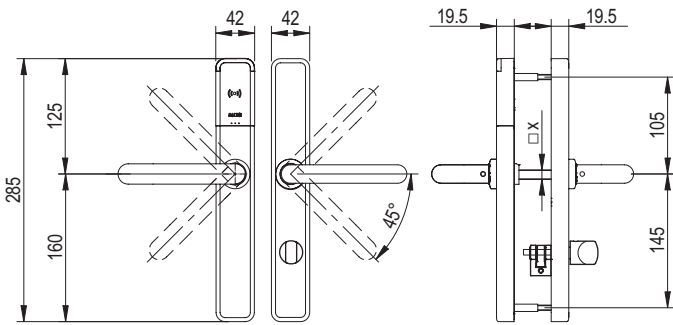

www.saltosystems.com

TECHNICAL SPECIFICATIONS: XS4 ONE Ex7xx

SALTO
inspired access

(*) Optional

TECHNICAL DATA:

Housing dimensions (H x W x D):	285,0 x 42,0 x 19,5 mm
Weight:	1,5 kg
Handle rotation:	Max. 45°
Door thicknesses:	32 mm - 120 mm
Distance from the handle to the cylinder	47 mm - 110 mm
Square spindles:	7 mm, 7,6 mm split, 8 mm, 8 mm split, 9 mm, 9 mm split
Power source:	3 AAA batteries (LR03 1,5V)
Number of openings	40.000 - 60.000 depending on the technology
Maximum events on lock audit	2 250 (SVN standalone mode) 1 850 (SVN BLUEnet mode) 1 450 (SALTO KS mode)
Environmental conditions Outdoor	+5 °C / +50 °C without condensation, optional -20 °C / +50 °C
Environmental conditions Indoor	+5 °C / +50 °C. without condensation.
IP class:	IP53 (optional IP55 for external escutcheon)
Certifications:	CE, FCC/IC, RCM, EAC, EN1906, EN 179, EN 1634-1 (Ei60, E260, E90) PAS24 (optional)

Ex751:

2 handles any type.
Inside thumbturn.

Ex7P0:

2 handles any type.

- Built in mechanical override with audit.
(Ex4P0 reference: Euro profile cylinder 30-10).

Ex752 / Ex753 / Ex754

2 handles any type.
Inside (models 52 / 53) / (models 54) Outside cylinder cut out.