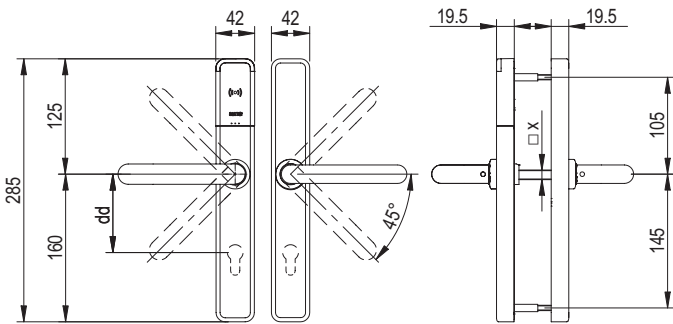

Ex751:

2 handles any type.
Inside thumbturn.

Ex7P0:

2 handles any type.

- Built in mechanical override with audit.
(Ex4P0 reference: Euro profile cylinder 30-10).

Ex752 / Ex753 / Ex754

2 handles any type.
Inside (models 52 / 53) / (models 54) Outside cylinder cut out.