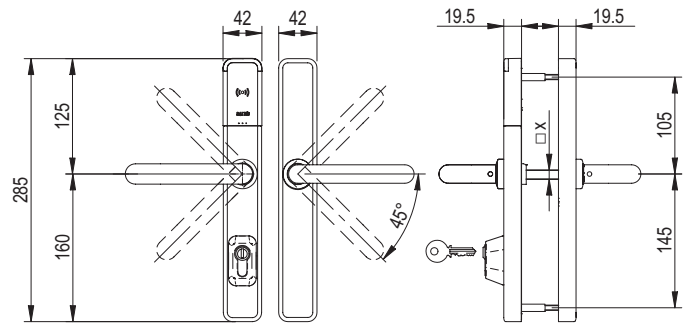

Ex751:

2 handles any type.
Inside thumbturn.

Ex7P0:

2 handles any type.

- Built in mechanical override with audit.
(Ex4P0 reference: Euro profile cylinder 30-10).

Ex752 / Ex753 / Ex754

2 handles any type.
Inside (models 52 / 53) / (models 54) Outside cylinder cut out.