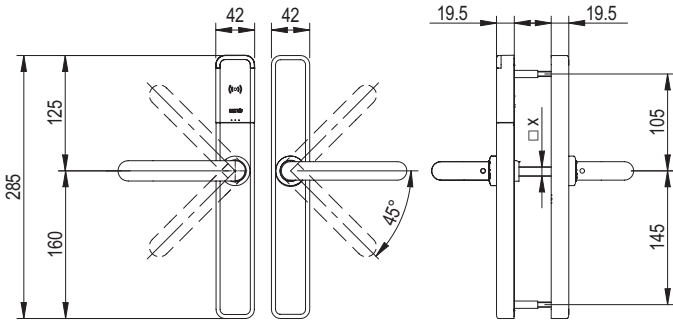

MODELS:

Ex750:

2 handles any type.