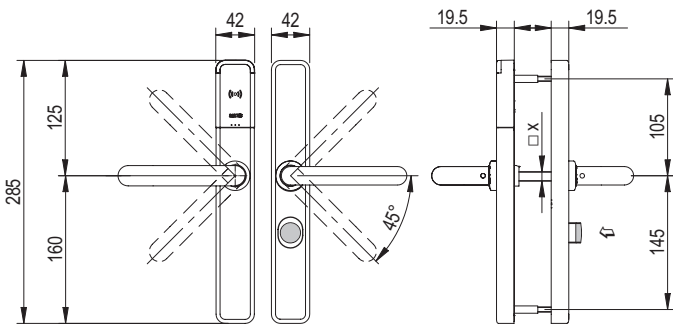

Ex756:

2 handles any type.
Electronic “do not disturb” system (Not available in selfprogrammable).